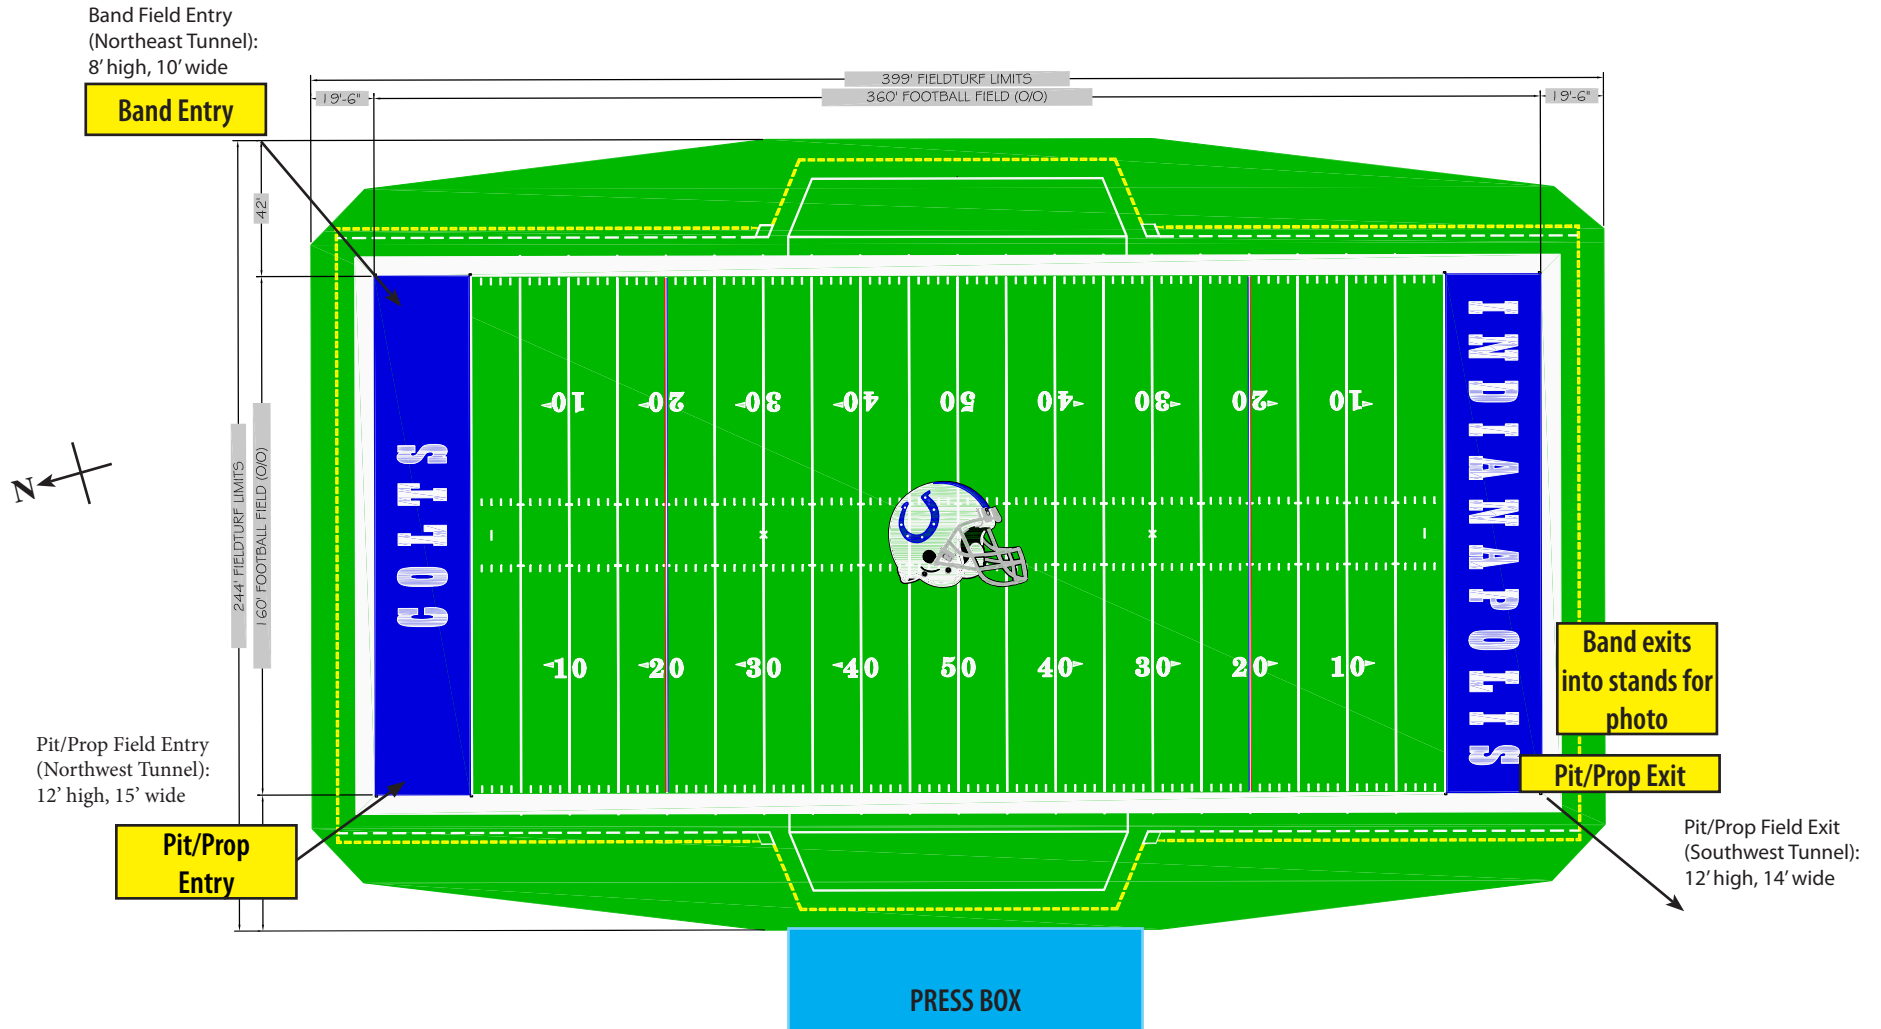

Indianapolis Super Regional Championship, presented by Yamaha

STADIUM MAP

October 25-26, 2019 - Lucas Oil Stadium - Indianapolis, IN

West Corridor (Band/Pit/Prop route to Warm-Up/Field Entry):
The smallest point in the Stadium's corridor from the Southwest Tunnel to the Northwest Tunnel is 12' high, 10' wide. Please make sure all props and equipment can fit through this point.